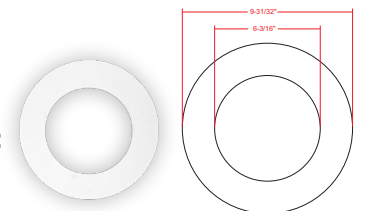

FACTORY-INSTALLED OPTION:

RSL6-GR
Goof Ring For 6in Lights With Butterfly
Wings