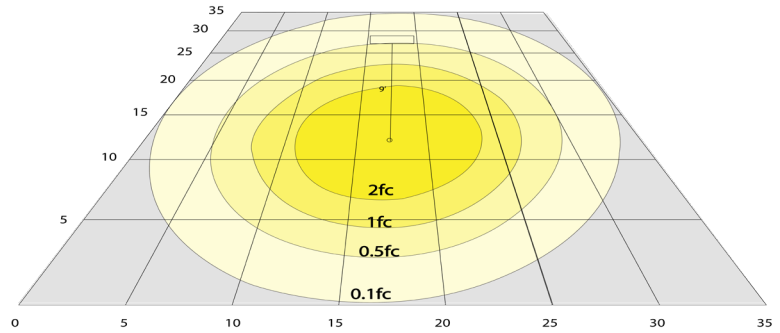

Other Models:

- 10W | 700LM | RSL4-G2-MCT5

Photometrics: RSL6-G2-MCT5

BUG Rating: B1-U2-G1

15W 5000K, Area 35'x 35' Mounting Height: 9'

Other Views:

Side View

Front View