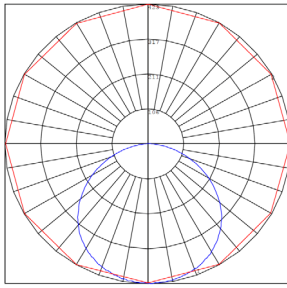

Other Models:

- 10W | 700LM | RSL4-G2-MCT5

Photometrics: RSL6-G2-MCT5

BUG Rating: B1-U2-G1

15W 5000K, Area 35'x 35' Mounting Height: 9'

Other Views:

Side View

Front View