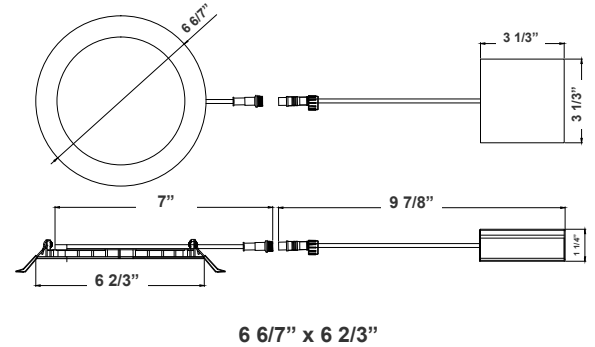

RSL SERIES RESIDENTIAL LIGHTING

RSL6-G2-MCT5
RSL G2 SECOND GENERATION SLIM WAFER LIGHTS
MCT5 Multi Color Temperature (Selectable)

Customer Name: _____
Project Name: _____
Note: _____ | Type: _____

LED DOWNLIGHTS (SMOOTH TRIM) - 6" ROUND Ideal for New As Well As Old Residential And Commercial Constructions.

Features

- 6" Smooth Recessed Trim
- Multi CCT (Selectable Switch on the Back of the driver)
- Isolated Driver for Improved Thermal Management
- 5-Year Warranty
- Spun Aluminum with White Powder Coat Finish

Technical Specifications

Electrical:

- Voltage: 120V AC
- Output Voltage: 36VDC
- Power Factor: >0.90
- Wattage: 12W
- Efficacy: 83 LPW
- Total Harmonic Distortion: ≤15 %

Mechanical:

- 1/4" Thick
- Up to 9 AWG18 Wires
- Die-Cast Aluminum With Powder Coat Finish
- Pot Light Housing Is Not Required Even For Insulated Ceiling
- Junction box 1" Thick Included With Fixture
- Typel Crated: Approved For Direct Contact With Insulation
- Maximum Ambient Temperature: -40°F to 104°F
- Damp Location

Lighting:

- Dimming: Dimmable Down to 10% Using a Standard TRIAC LED Dimmer
- Lens: 0.125" White Translucent Acrylic
- Can Rotate After Installation to Align
- LED: Seoul DOB (Driver On Board) Technology
- Optics: White Translucent Acrylic
- Total Lumens: 1000LM
- Color Temperatures: 2700K/3000K/3500K/4000K/5000K
- Multi CCT (Selectable Switch On The Back of The Driver)
- Color Rendering Index: CRI ≥ 80
- Beam Angle: 100°-110°
- Rated life: 50,000 hrs

Applications:

- LED recessed trims have been designed to be a flexible lighting solution for new construction applications, Ideal for closets, storage areas, attics, corridors, or general lighting solutions for residential and commercial applications

Other Models:

- 10W | 700LM | RSL4-G2-MCT5